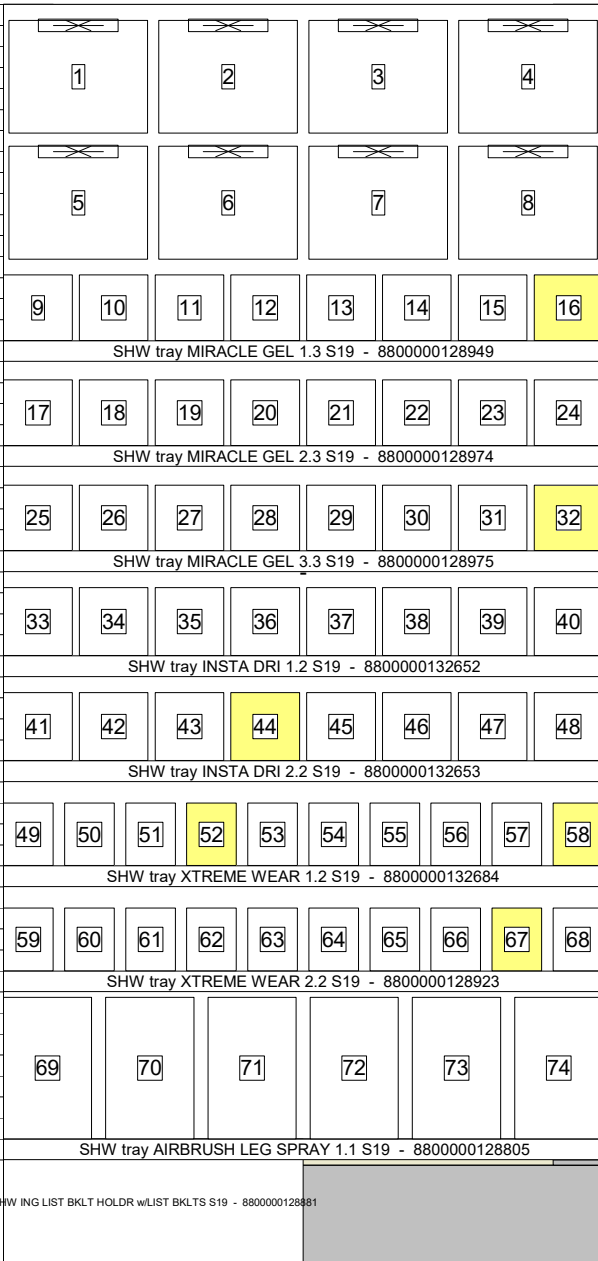

### SH MULT SPR19 MCH WALL 1x60 L&R USA Spring 2019

ALBERTSONS

					Width = 12.00 in; Depth = 0.50 in; Notch = 56
Loc. ID	Facings	Product ID	UPC	Description	Shade Plano Code
1	1	30550441000	074170451092	Double Duty Base & Top Coat	Double Duty Base & Top Coat 45109
2	1	30550444000	074170451146	Dries Instantly - Top Coat	Dries Instantly - Top Coat 45114
3	1	30550446000	074170451177	Insta-Dri Anti-Chip Top Coat	Insta-Dri Anti-Chip Top Coat 45117
4	1	30550431000	074170451078	Maximum Growth	Maximum Growth 45107
5	1	30550449000	074170451245	Vitamin E Nail & Cuticle Oil	Vitamin E Nail & Cuticle Oil 45124
6	1	30550450000	074170451290	Instant Cuticle Remover	Instant Cuticle Remover 45129
7	1	30550429000	074170450996	Complete Care 7 in 1	Complete Care 7 in 1 45099
8	1	30550423000	074170450835	Advanced Hard As Nails Nude	Advanced Hard As Nails Nude 45083